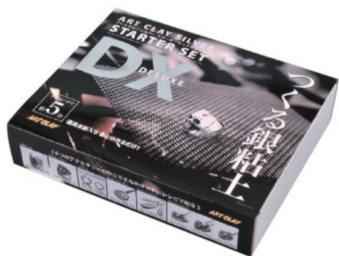

Art Clay Silver Starter Set - Deluxe

Rating: Not Rated Yet

Price

Price:$ 155.00

[Ask a question about this product](#)

Description

Art Clay Silver - Starter Tool Kit

Foundation tools to get you started.

Includes 14g of Art Clay Silver plus the following high quality tools sourced from Japan